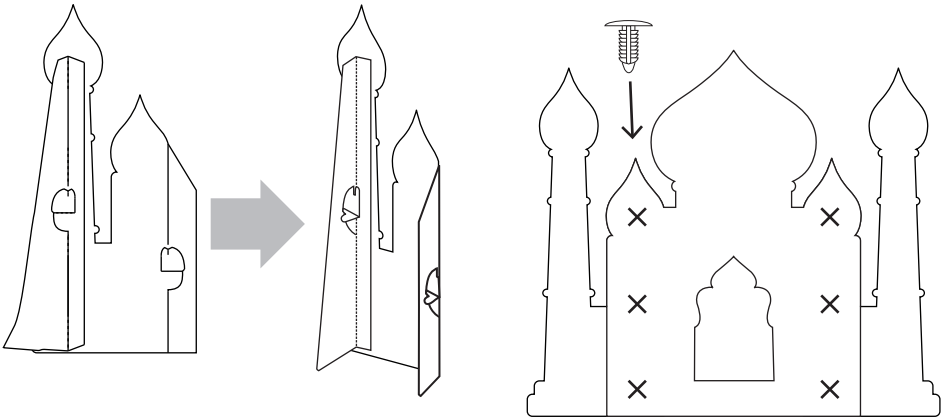

13751687 Arabian Palace Silhouette Stand-Up Instructions

© 2016 Oriental Trading Company, Inc.
OrientalTrading.com (800)228-2269

Simple Assembly Required:

1. Fold out the support stands on the back of A and B.
2. Fold down the cardboard notches to lock the stands into place.
3. Plug A and B into C where shown above in diagram.

Fun Party Tips

1. Place the Stand-Up near an entry or a buffet table to draw attention to the festivities.
2. Use as a photo prop! Supply a variety of fun novelty items for guests to use while taking pictures to remember all the fun!