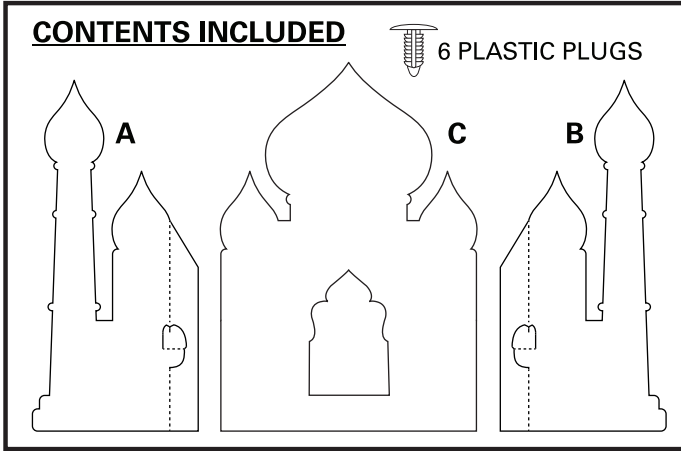

13751687 Arabian Palace Silhouette Stand-Up Instructions

© 2016 Oriental Trading Company, Inc.
OrientalTrading.com (800)228-2269

Simple Assembly Required:

1. Fold out the support stands on the back of A and B.
2. Fold down the cardboard notches to lock the stands into place.
3. Plug A and B into C where shown above in diagram.

Fun Party Tips

1. Place the Stand-Up near an entry or a buffet table to draw attention to the festivities.
2. Use as a photo prop! Supply a variety of fun novelty items for guests to use while taking pictures to remember all the fun!