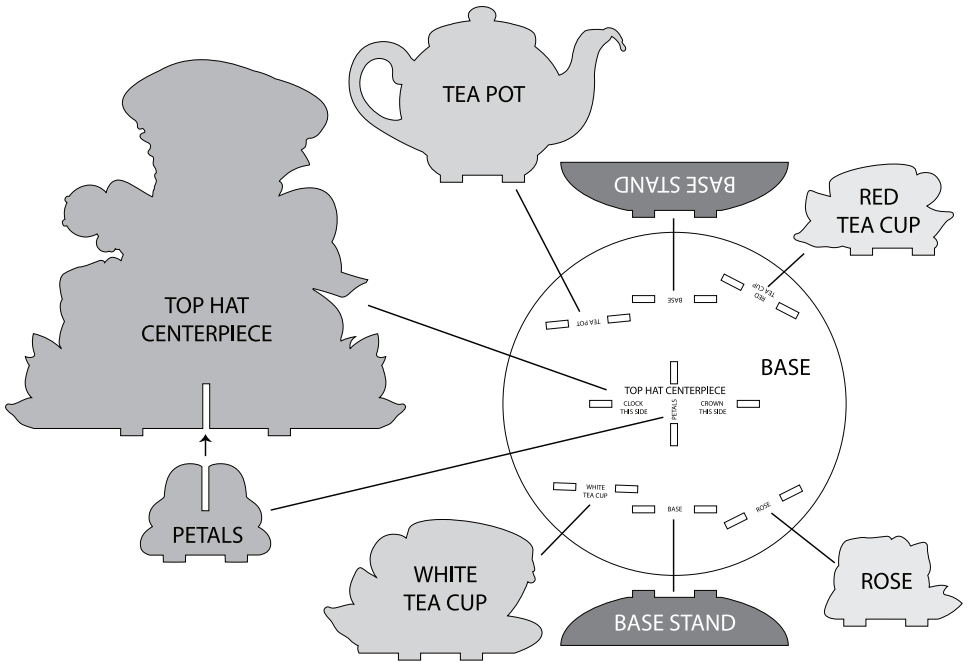

13758688 Garden Of Wonders Centerpiece Instructions

© 2016 Oriental Trading Company, Inc. OrientalTrading.com (800)228-2269

Simple Assembly Required:

1. Insert the base stands into the bottom of the base.
2. Slot together the top hat centerpiece and the petals.
Insert into the top of the base.
3. Insert the tea pot, tea cups and rose as shown.